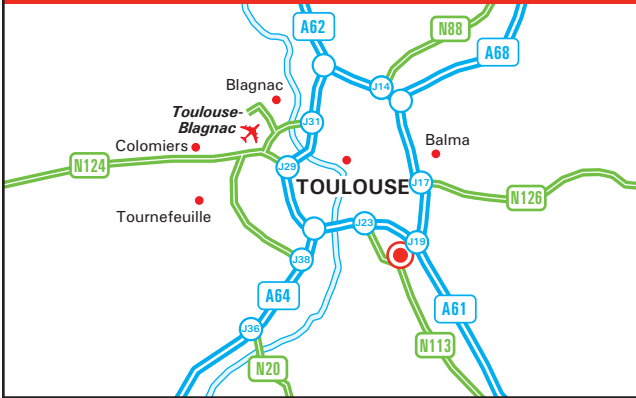

VEGA Technologies SAS
 Parc Technologique du Canal
 12 avenue de l'Europe
 Villa San Diego
 31520 Ramonville Saint Agne France
 Tel: +33 567 77 19 99 - Fax +33 (0)561 53 42 12

- By Car**
- From Toulouse centre : Follow directions to Ramonville via N113. Pass ring road by exit 23.
 - From Bordeaux, Albi, Rodez, Millau: take the ring road anti clockwise following directions to Montpellier. Take exit 19 towards Ramonville.
 - From Tarbes, Blagnac, Auch: take the ring road following directions to Montpellier. Take exit 19 towards Ramonville.
 - From Montpellier, Carcassonne par A61 : When reaching the toll barrier, follow directions to Tarbes/Blagnac. Immediately after Take exit 19 towards Ramonville.
 - From exit 19 on the ring road: follow directions to Parc Technologique du Canal.
 - From exit 23 on the ring road: follow directions to Ramonville.
 - Then follow signs for Bordeaux/Montpellier via motorway.
 - Pass signs for Ramonville-Centre. Pass signs for Carcassonne via route nationale.
 - Follow directions to Parc Technologique du Canal.
- By métro :**
- Line B, stop at Ramonville and take 111 bus until Thegone.